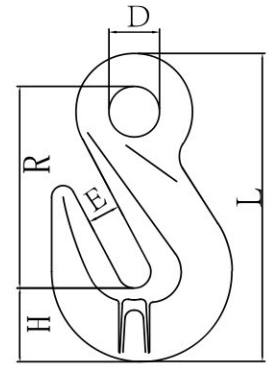

- Fatigue Rated x 1.5 WLL for 20,000 cycles
- Proof Tested - 2.5 times Working Load Limit
- 100% Magnaflux Crack Detected
- Super Alloy Steel

XN085

Eye Shortening Grab Hook

- EN1677-1.
- Safety Factor 4:1

Part Code	Size (mm)	Weight (kg)	WLL (T)	E	D	H	R	L
XN085-06	6	0.14	1.12	8	14.5	16	46.8	70.8
XN085-07/8	7/8	0.245	2	10.8	18	20	61.5	91.2
XN085-10	10	0.65	3.15	13	20	29	80	122
XN085-13	13	1.39	5.3	16.5	26	42.8	99.7	158
XN085-16	16	2.2	8	19	30.5	45	106	169
XN085-20	18/20	4.6	12.5	24	37.5	56	140	219
XN085-22	22	8.2	15	28	44	68	165	259
XN085-26	26	9.8	21.2	30	49	77	197	306
XN085-32	32	19.4	31.5	38	57	95	226	361

XN317

Eye Shortening Grab Hook with Safety Pin

- EN1677-1.
- Safety Factor 4:1

Part Code	Size (mm)	Weight (kg)	WLL (T)	M	B	D	E	L
XN317-07/8	7/8	0.29	2	17	50	9.5	11	88.5
XN317-10	10	0.75	3.15	20	71	13	13	121.5
XN317-13	13	1.62	5.3	26	96	15.5	16.5	158

XN141

Deep Throat Eye Grab Hook

- EN1677-1.
- Safety Factor 4:1

Part Code	Size (mm)	Weight (kg)	WLL (T)	D	E	B	R	L
XN141-06	6	0.16	1.12	15	7	45	56	83
XN141-07/8	7/8	0.35	2	16	9.6	52	75.3	106.5
XN141-10	10	0.75	3.15	21	13	66	84.5	124.5