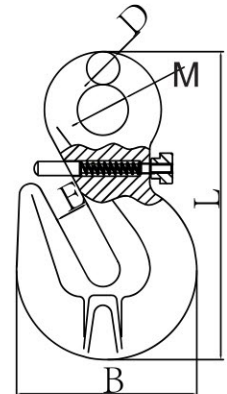

- Fatigue Rated x 1.5 WLL for 20,000 cycles
- Proof Tested - 2.5 times Working Load Limit
- 100% Magnaflux Crack Detected
- Super Alloy Steel

XN085

Eye Shortening Grab Hook

- EN1677-1.
- Safety Factor 4:1

Part Code	Size (mm)	Weight (kg)	WLL (T)	E	D	H	R	L
XN085-06	6	0.14	1.12	8	14.5	16	46.8	70.8
XN085-07/8	7/8	0.245	2	10.8	18	20	61.5	91.2
XN085-10	10	0.65	3.15	13	20	29	80	122
XN085-13	13	1.39	5.3	16.5	26	42.8	99.7	158
XN085-16	16	2.2	8	19	30.5	45	106	169
XN085-20	18/20	4.6	12.5	24	37.5	56	140	219
XN085-22	22	8.2	15	28	44	68	165	259
XN085-26	26	9.8	21.2	30	49	77	197	306
XN085-32	32	19.4	31.5	38	57	95	226	361

XN317

Eye Shortening Grab Hook with Safety Pin

- EN1677-1.
- Safety Factor 4:1

Part Code	Size (mm)	Weight (kg)	WLL (T)	M	B	D	E	L
XN317-07/8	7/8	0.29	2	17	50	9.5	11	88.5
XN317-10	10	0.75	3.15	20	71	13	13	121.5
XN317-13	13	1.62	5.3	26	96	15.5	16.5	158

XN141

Deep Throat Eye Grab Hook

- EN1677-1.
- Safety Factor 4:1

Part Code	Size (mm)	Weight (kg)	WLL (T)	D	E	B	R	L
XN141-06	6	0.16	1.12	15	7	45	56	83
XN141-07/8	7/8	0.35	2	16	9.6	52	75.3	106.5
XN141-10	10	0.75	3.15	21	13	66	84.5	124.5